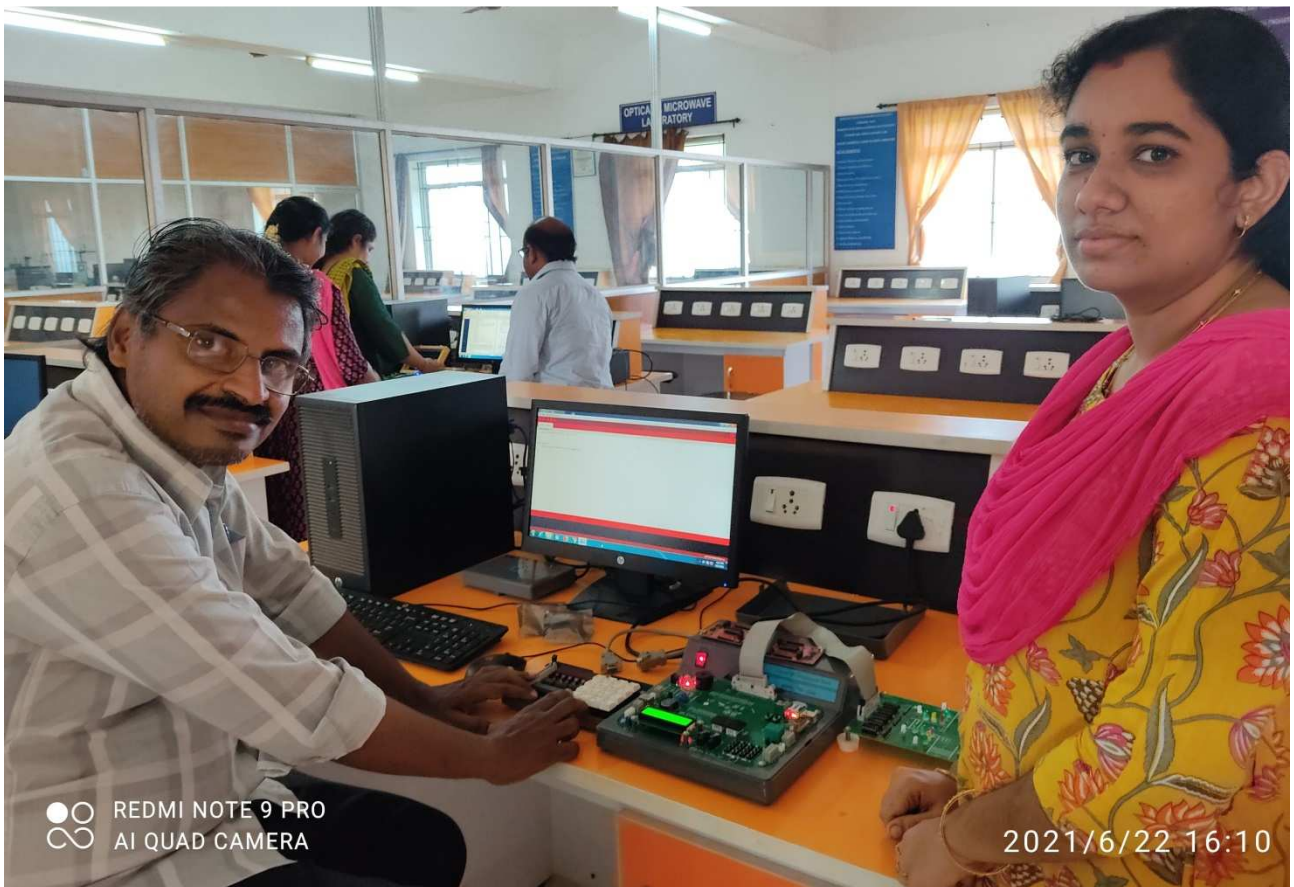

3. Description of the Research lab and photos

- The Research laboratory under the Department of ECE is well equipped with modern amenities to strengthen and support the students and faculty members to undertake research projects
- Further, it acts as hub for consultancy activities of the institution to enhance the industry institute interaction and to foster industry relevant research.
- Research and consultancy activities funded by various govt. and non-govt. agencies like AICTE, TNSCST, DST & ISTE etc. are carried out in this research lab.

Embedded Systems and IoT Lab

Digital Signal Processing Lab

Soft Computing

Digital Image Processing