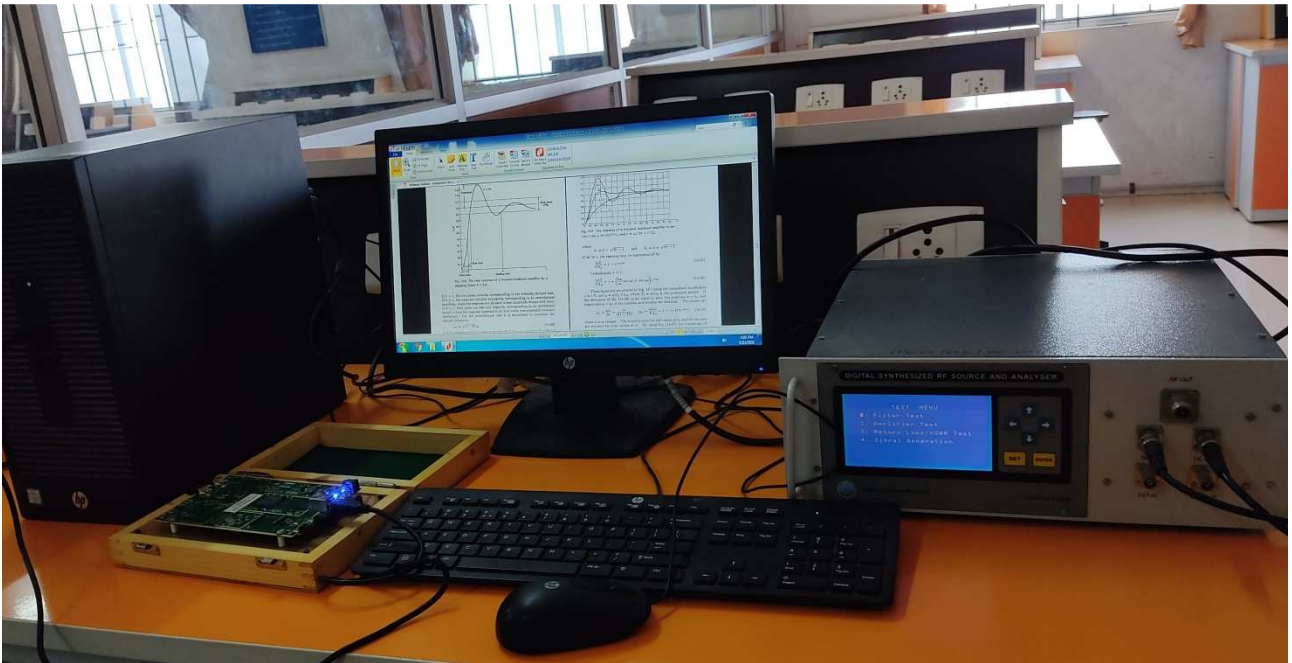

3. Description of the Research lab and photos

- The Research laboratory under the Department of ECE is well equipped with modern amenities to strengthen and support the students and faculty members to undertake research projects
- Further, it acts as hub for consultancy activities of the institution to enhance the industry institute interaction and to foster industry relevant research.
- Research and consultancy activities funded by various govt. and non-govt. agencies like AICTE, TNSCST, DST & ISTE etc. are carried out in this research lab.

Embedded Systems and IoT Lab

Digital Signal Processing Lab

Soft Computing

Digital Image Processing